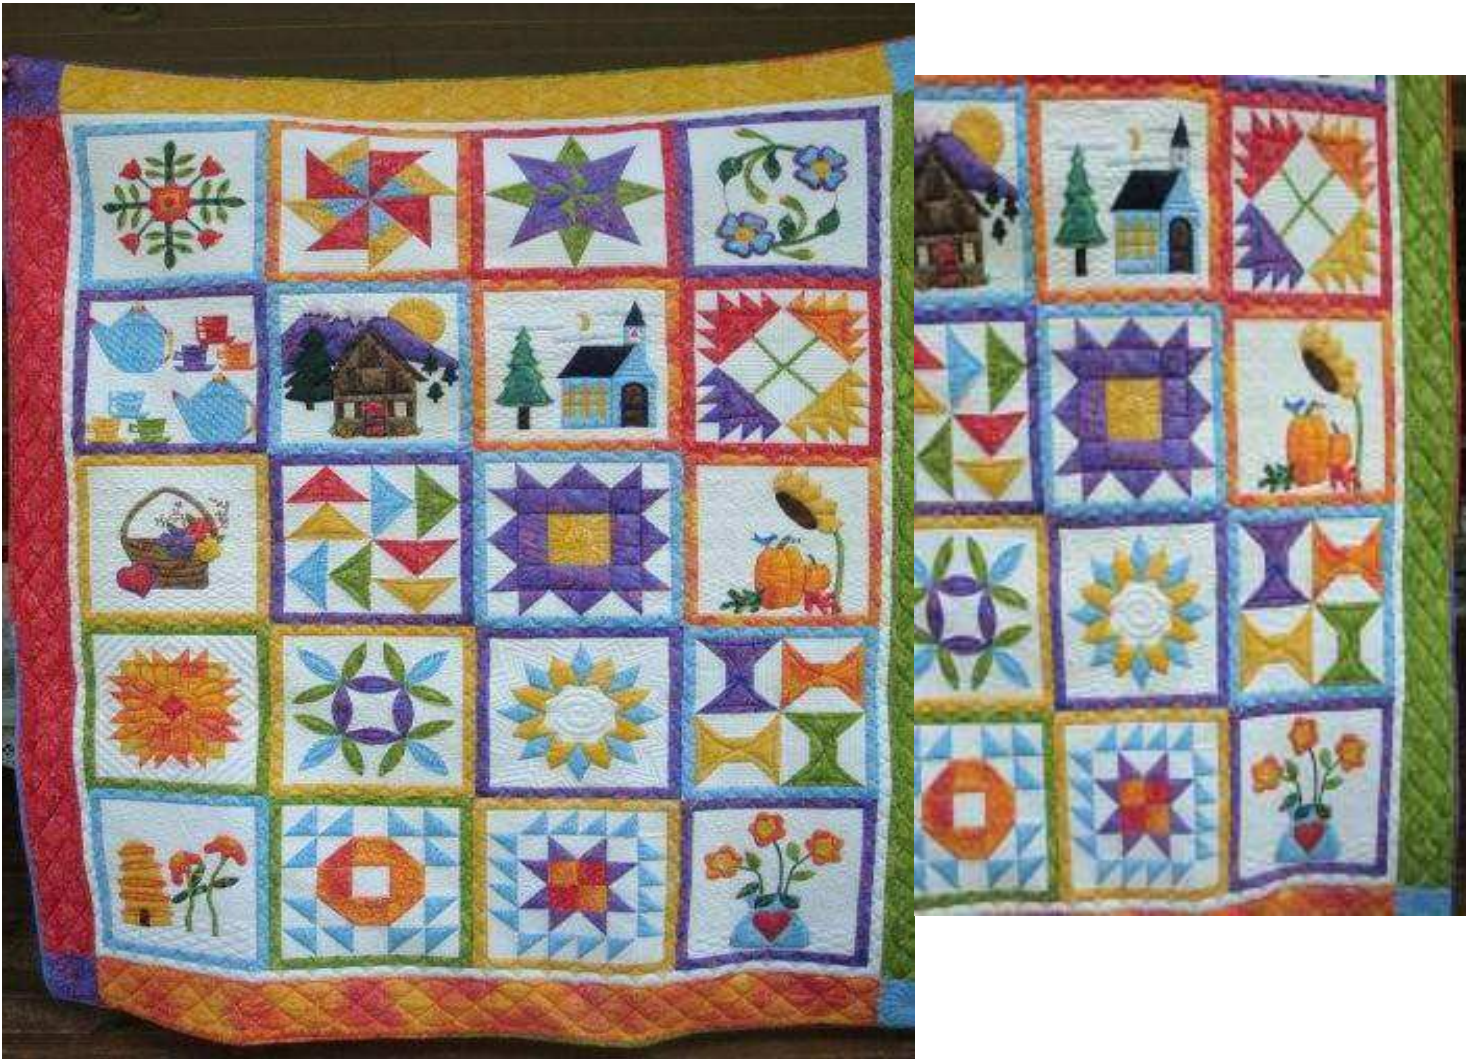

RAFFLE QUILT TICKETS

THIS QUILT IS VERY SPECIAL.....

Buy your tickets for our Quilt Show Raffle Quilt....the winning ticket will be drawn at the Quilt Show Saturday, Oct. 8th. ..winner need not be present to win.

CONTACT PERSON: JENNIE HALL
740/404-9813(C) OR 740/281-3411(H)

- Each block represents one of the blocks from the Block of the Month activity for the past 20 years.
- Made out of beautiful batiks.
- Fantastic craftsmanship—hand appliquéd.
- Each block was crafted by 20 members of the Heart of Ohio Quilt Guild.
- Machine quilted by Catie Gynn.